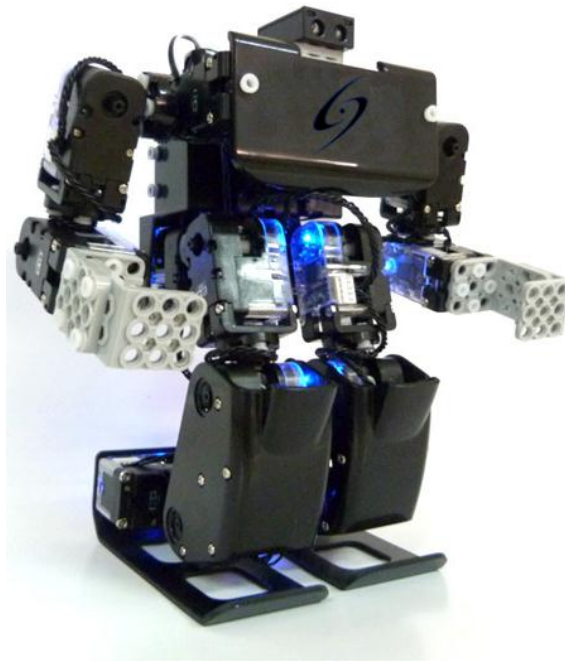

# LIMBOT

**LIMBOT includes all the latest technologies available in the Humanoids field (16 DOF, proximity sensors, sound sensors, USB connectivity and Android App for remote control)**

<b>LIMBOT Features</b>	Actuators SAM-3 offering a twist 3kgf.cm and impressive speed
	Joint mounting system for easy installation and reliable
	Wireless remote control: IR + Bluetooth
	32bit microcontroller with proximity sensors and sound sensors
	USB interface to load movements with the aid of the dedicated software
	Android App to control Wireless
	Stores up to 21 movements
	Long battery life
<b>Packaging</b>	1 x Controller Box Smart 32bit
	16 x Actuators SAM-3
	1 x Battery Set
	1 x Proximity Sensor
	1 x Sound sensor
	1 x IR remote control
	1 x Set of rivets
	1 x Set of joints
	1 x Set of parts of the body
	1 x USB-Serial
	1 x 220V adapter
	1 x Communication board
1 x Bluetooth Module	

# LIMBOT